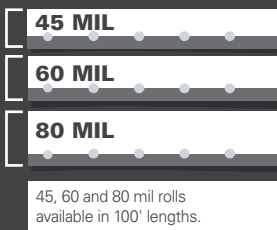

APPLICATION