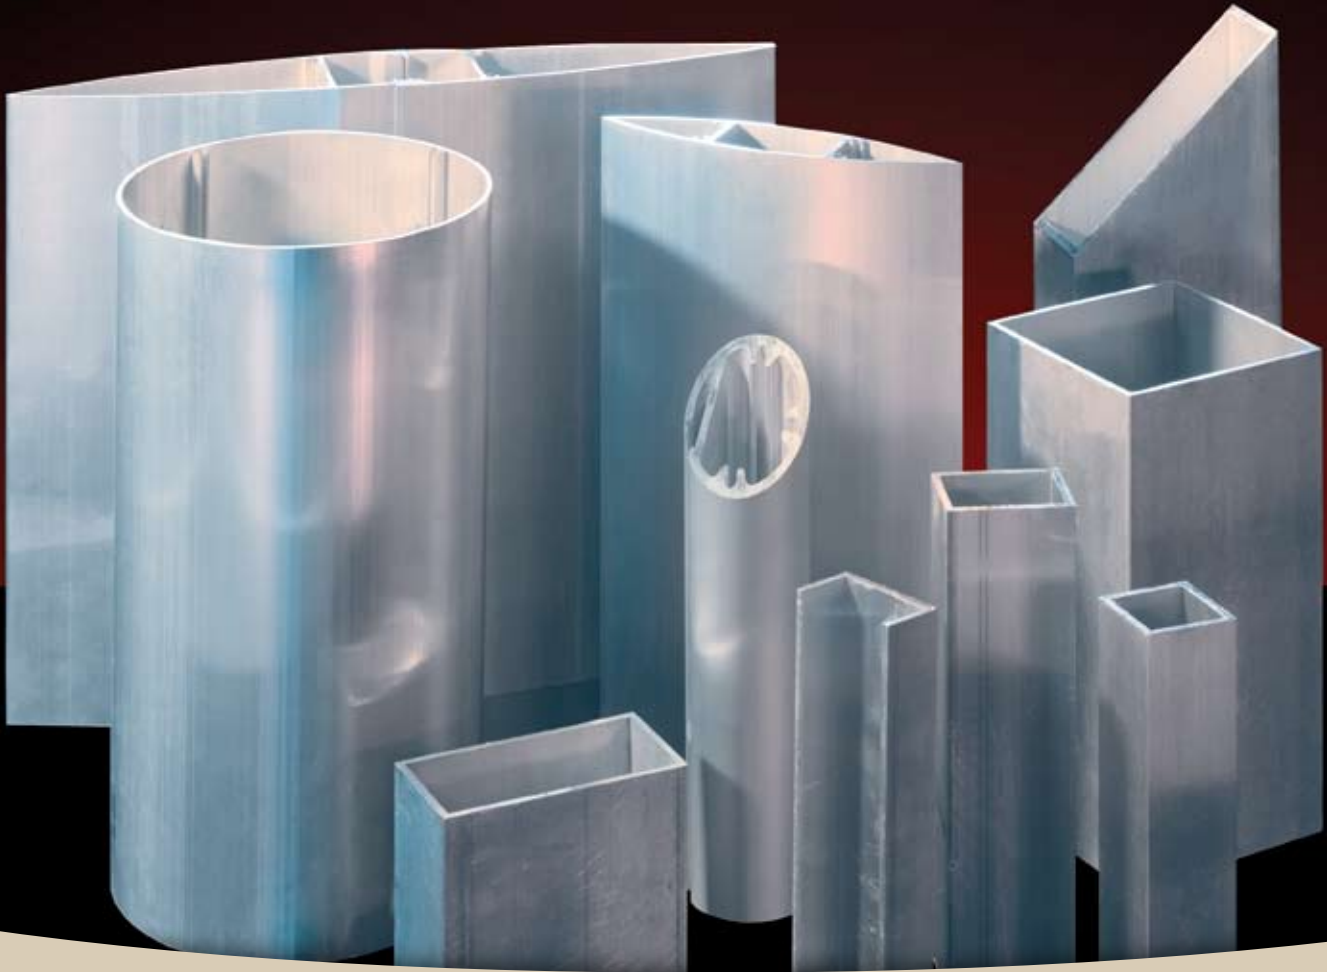

Extruded Sun Screens

Choose Firestone Metal Products to bring a little 'cool' to your next project:

- **LEED qualifying for recyclability, heat gain reduction, and lower utility bills**
- **Numerous louver, fascia, and outrigger styles provide virtually unlimited design possibilities**
- **Aesthetic and functional**

SC1: Extruded Sun Control Devices

TUBE	AIRFOIL	BLADE	ANGLED BLADE
Louver: Round Tubing	Louver: Airfoil	Louver: Vertical Blade	Louver: Angled Blade
Fascia: Round Tubing	Fascia: Square Tubing	Fascia: Bullnose	Fascia: Bullnose
Outrigger: Flatstock - Radiused End	Outrigger: Flatstock	Outrigger: Tapered - Radiused End	Outrigger: Tapered - Radiused End